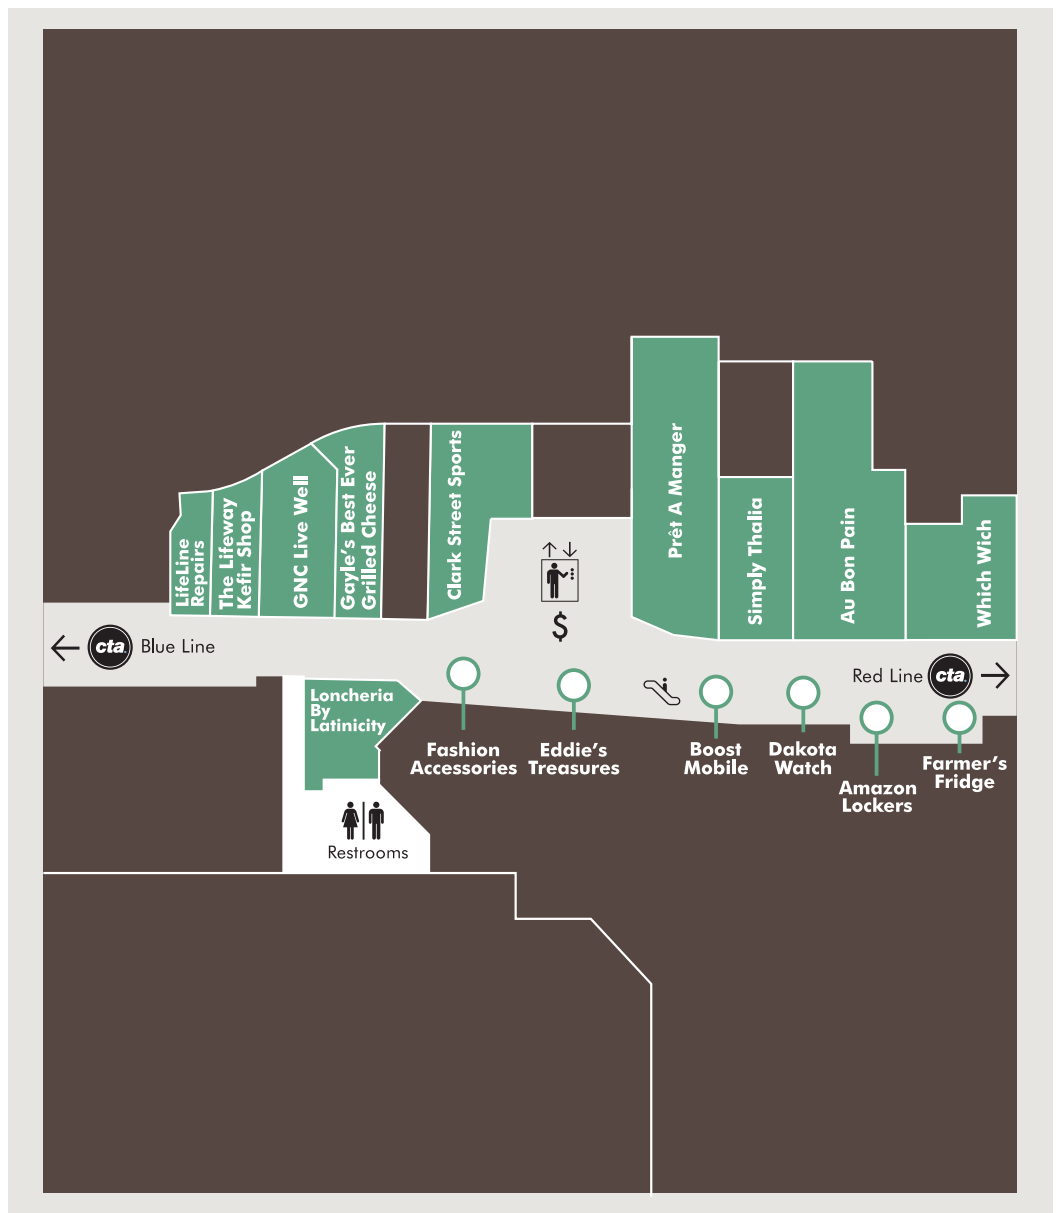

## THE PEDWAY

- CTA Red Line
- CTA Blue Line
- Loncheria By Latinicity
- Farmer's Fridge
- Prêt a Manger
- The Lifeway Kefir Shop
- Amazon Lockers
- GNC Live Well
- Simply Thalia
- Gayle's Best Ever Grilled Cheese
- Eddie's Treasures
- Au Bon Pain
- Which Wich
- Dakota Watch
- Boost Mobile
- LifeLine Repairs
- Fashion Accessories

## LEVEL

- Anthropologie
- Zara
- Sephora
- Magnolia Bakery
- The Dearborn -
- Urban American Tavern
- Bucketfeet
- Disney Store
- Godiva Chocolatier
- Akira
- L'Occitane
- Les Néréides
- HotTix
- Sabon
- Sunglass Hut
- Local Charm

## LEVEL

- Latinicity Food Hall & Lounge
- Chicago Design Museum
- Ladies & Gentlemen - An Aveda Salon and Spa

## 4 LEVEL

AMC Dine-in Theatres  
MacGuffins Bar and Grill