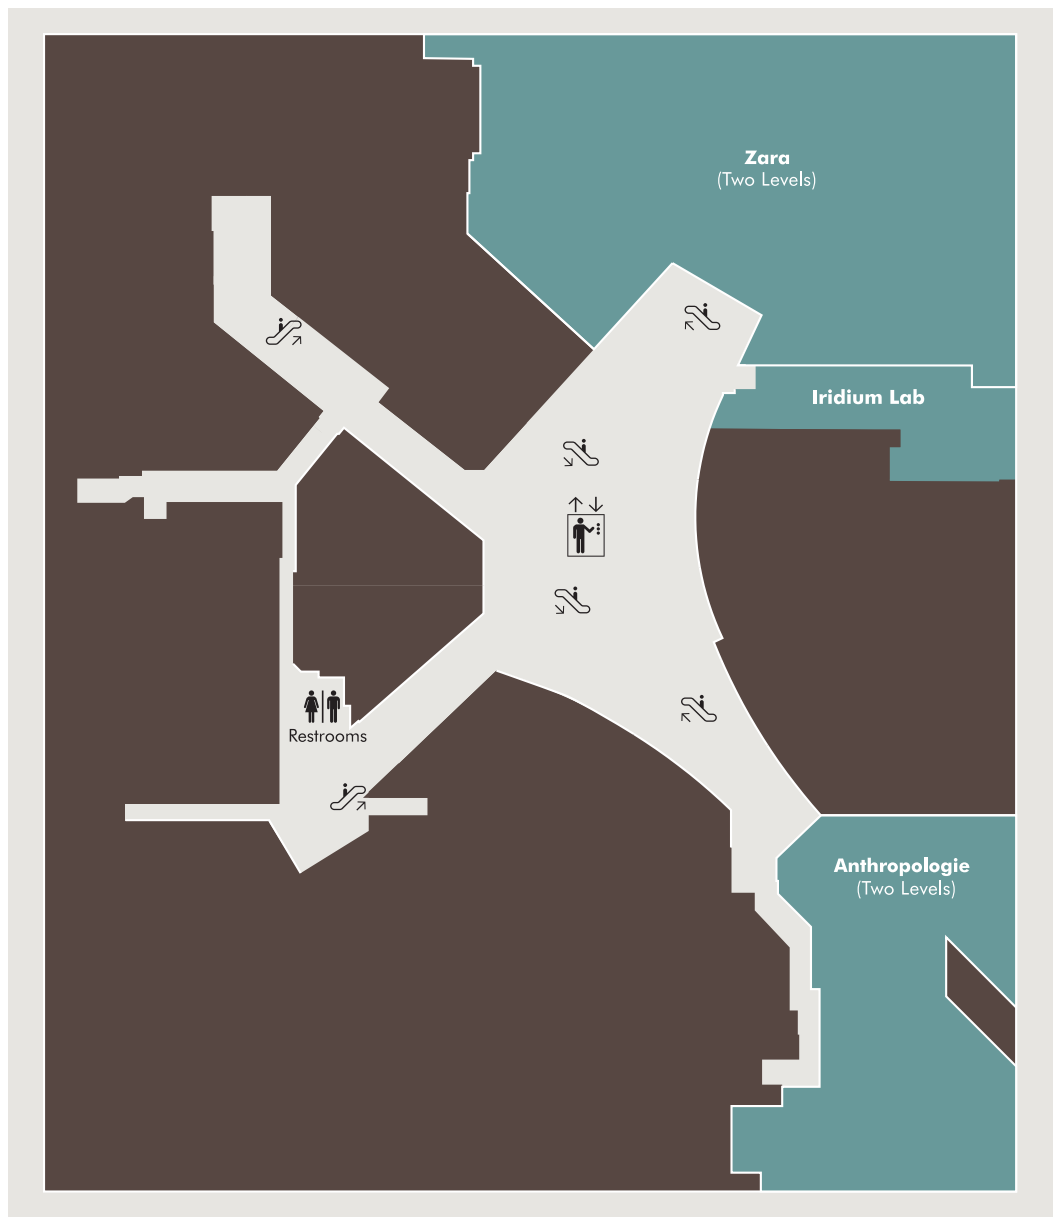

## THE PEDWAY

- CTA Red Line
- CTA Blue Line
- Loncheria By Latinicity
- Farmer's Fridge
- Prêt a Manger
- The Lifeway Kefir Shop
- Amazon Lockers
- GNC Live Well
- Simply Thalia
- Gayle's Best Ever Grilled Cheese
- Eddie's Treasures
- Au Bon Pain
- Which Wich
- Dakota Watch
- Boost Mobile
- LifeLine Repairs
- Fashion Accessories

## LEVEL

- Anthropologie
- Zara
- Sephora
- Magnolia Bakery
- The Dearborn -
- Urban American Tavern
- Bucketfeet
- Disney Store
- Godiva Chocolatier
- Akira
- L'Occitane
- Les Néréides
- HotTix
- Sabon
- Sunglass Hut
- Local Charm

## 2 LEVEL

Zara  
Anthropologie  
Iridium Lab

## 4 LEVEL

AMC Dine-in Theatres  
MacGuffins Bar and Grill