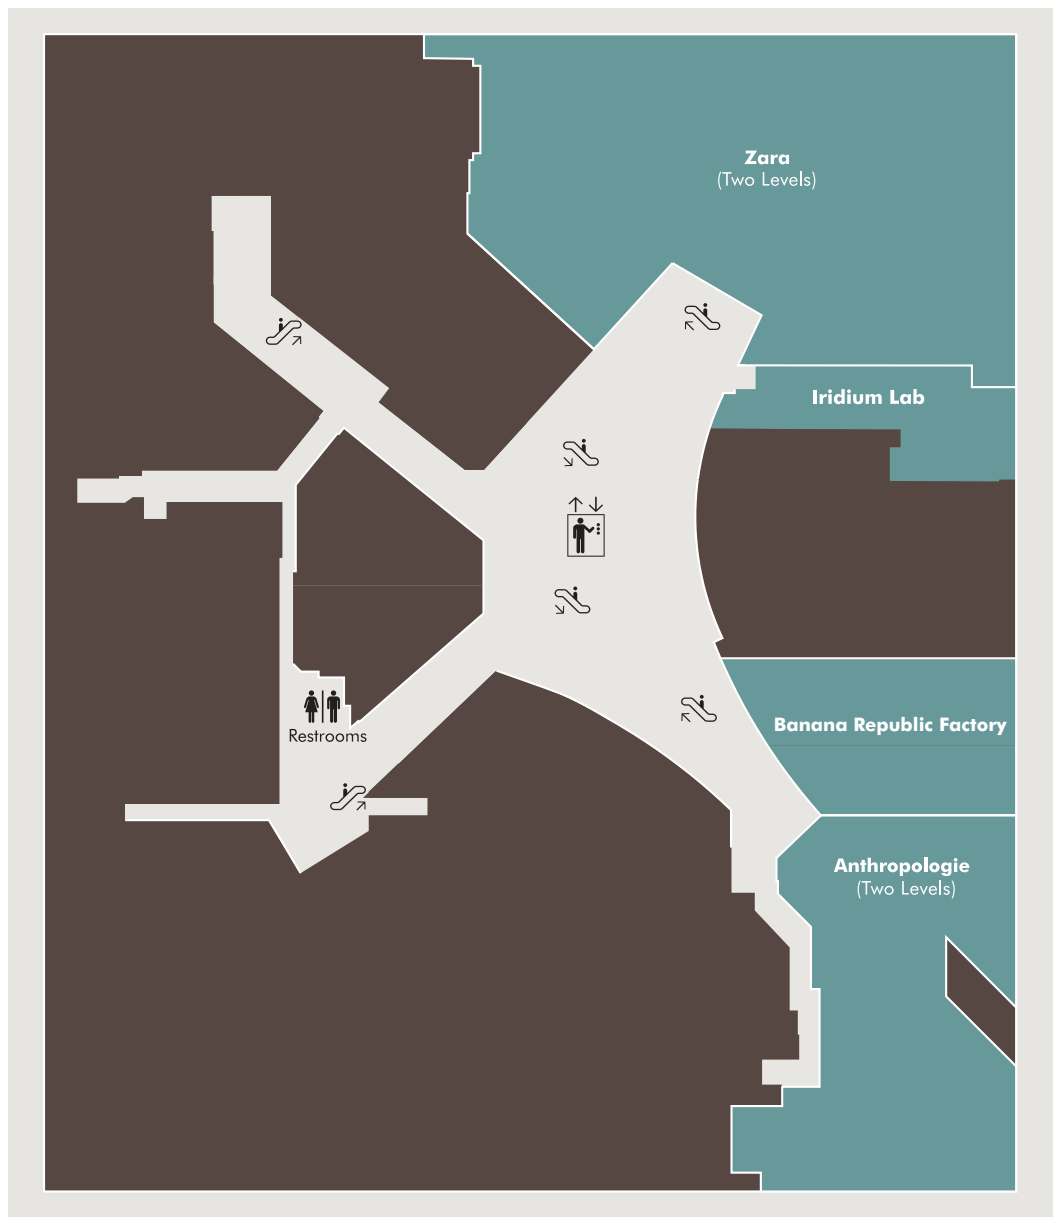

1

THE PEDWAY

- Amazon Lockers
- Au Bon Pain
- Boost Mobile
- CTA Red Line
- CTA Blue Line
- Dakota Watch
- Dia de Los Tamales
- Eddie's Treasures
- Farmer's Fridge
- Fashion Accessories
- GNC Live Well
- Gayle's Best Ever Grilled Cheese
- LifeLine Repairs
- The Lifeway Kefir Shop
- North + Hudson
- Prêt a Manger
- Simply Thalia
- Which Wich

DIRECTORY

1 LEVEL

- Akira
- Amazon Lockers
- Anthropologie
- Banana Republic Factory
- The Dearborn -
Urban American Tavern
- Disney Store
- Godiva Chocolatier
- Hot Tix
- Iridium Lab
- L'Occitane en Provence
- Local Charm
- Made in Chicago
- Magnolia Bakery
- Sabon
- Sephora
- Sunglass Hut
- Turning the Page Bookstore
- Zara

2 LEVEL

- Anthropologie
- Banana Republic Factory
- Iridium Lab
- Zara

3 LEVEL

Chicago Design Museum
Chicago Design Market
Latinicity Food Hall
& Lounge

4 LEVEL

- AMC Dine-in Theatres
- First Ascent Climbing
- MacGuffins Bar and Grill