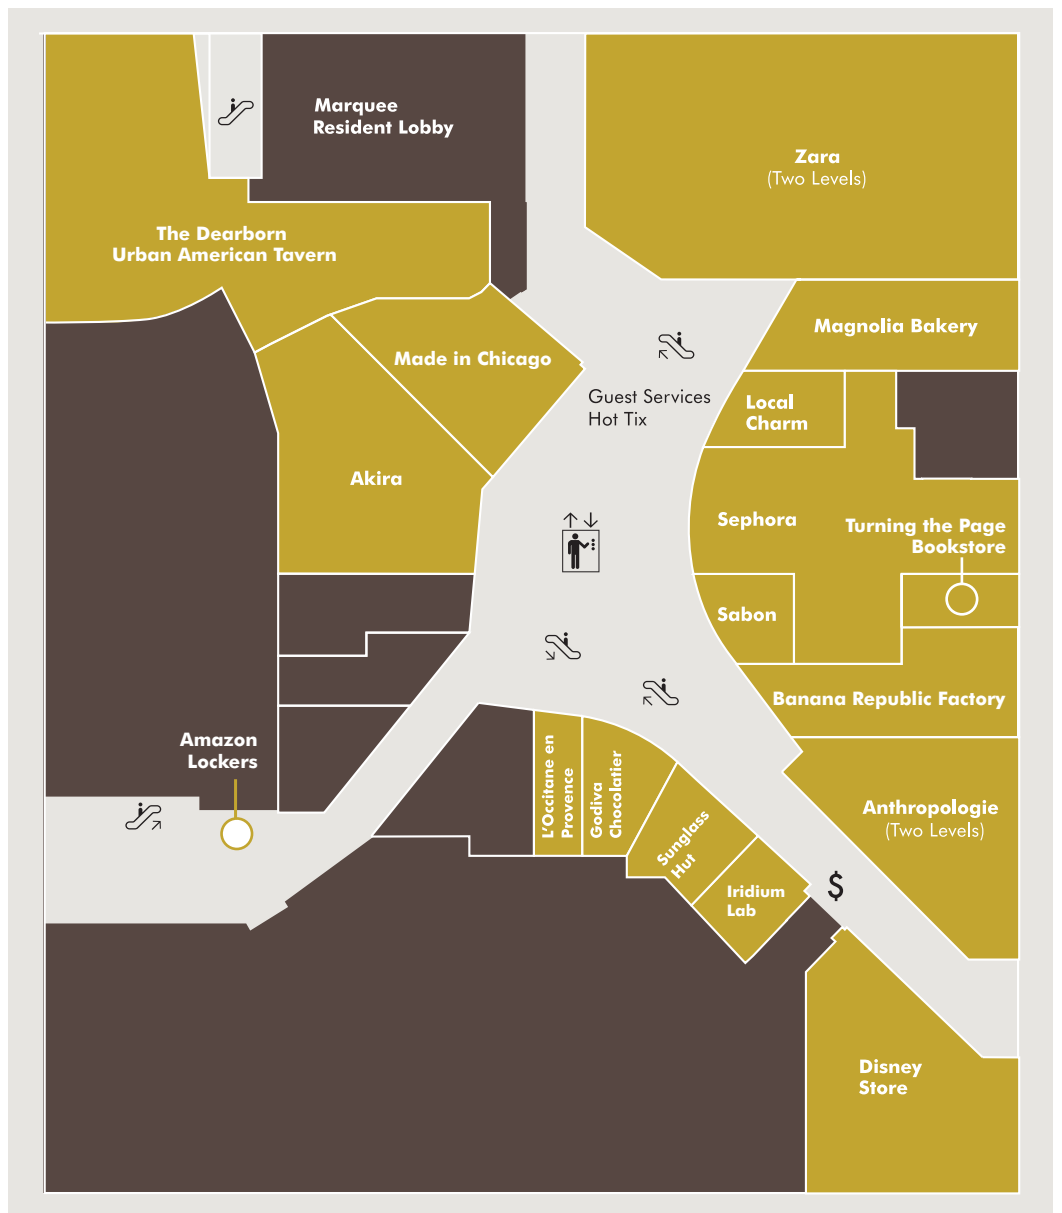

1

THE PEDWAY

- Amazon Lockers
- Au Bon Pain
- Boost Mobile
- CTA Red Line
- CTA Blue Line
- Dakota Watch
- Dia de Los Tamales
- Eddie's Treasures
- Farmer's Fridge
- Fashion Accessories
- GNC Live Well
- Gayle's Best Ever Grilled Cheese
- LifeLine Repairs
- The Lifeway Kefir Shop
- North + Hudson
- Prêt a Manger
- Simply Thalia
- Which Wich

DIRECTORY

1 LEVEL

- Akira
- Amazon Lockers
- Anthropologie
- Banana Republic Factory
- The Dearborn -
Urban American Tavern
- Disney Store
- Godiva Chocolatier
- Hot Tix
- Iridium Lab
- L'Occitane en Provence
- Local Charm
- Made in Chicago
- Magnolia Bakery
- Sabon
- Sephora
- Sunglass Hut
- Turning the Page Bookstore
- Zara

2 LEVEL

- Anthropologie
- Banana Republic Factory
- Iridium Lab
- Zara

3 LEVEL

Chicago Design Museum
Chicago Design Market
Latinicity Food Hall
& Lounge

4 LEVEL

- AMC Dine-in Theatres
- First Ascent Climbing
- MacGuffins Bar and Grill