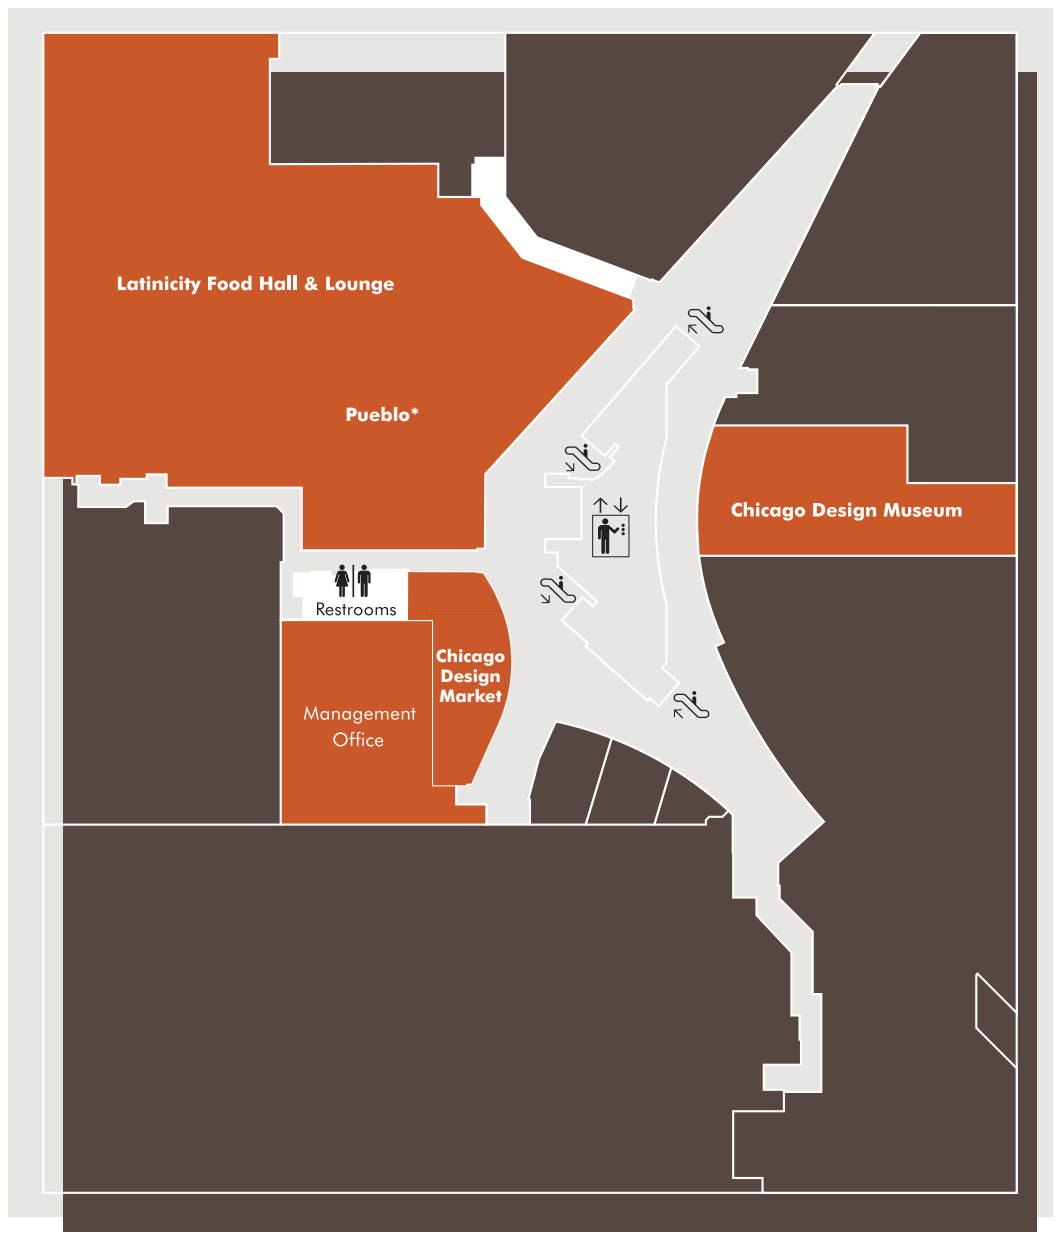

1

THE PEDWAY

- Amazon Lockers
- Au Bon Pain
- Boost Mobile
- CTA Red Line
- CTA Blue Line
- Dakota Watch
- Dia de Los Tamales
- Eddie's Treasures
- Farmer's Fridge
- Fashion Accessories
- GNC Live Well
- Gayle's Best Ever Grilled Cheese
- LifeLine Repairs
- The Lifeway Kefir Shop
- North + Hudson
- Prêt a Manger
- Simply Thalia
- Which Wich

DIRECTORY

1 LEVEL

- Akira
- Amazon Lockers
- Anthropologie
- Banana Republic Factory
- The Dearborn -
Urban American Tavern
- Disney Store
- Godiva Chocolatier
- Hot Tix
- Iridium Lab
- L'Occitane en Provence
- Local Charm
- Made in Chicago
- Magnolia Bakery
- Sabon
- Sephora
- Sunglass Hut
- Turning the Page Bookstore
- Zara

2 LEVEL

- Anthropologie
- Banana Republic Factory
- Iridium Lab
- Zara

3 LEVEL

Chicago Design Museum
Chicago Design Market
Latinicity Food Hall
& Lounge

4 LEVEL

- AMC Dine-in Theatres
- First Ascent Climbing
- MacGuffins Bar and Grill