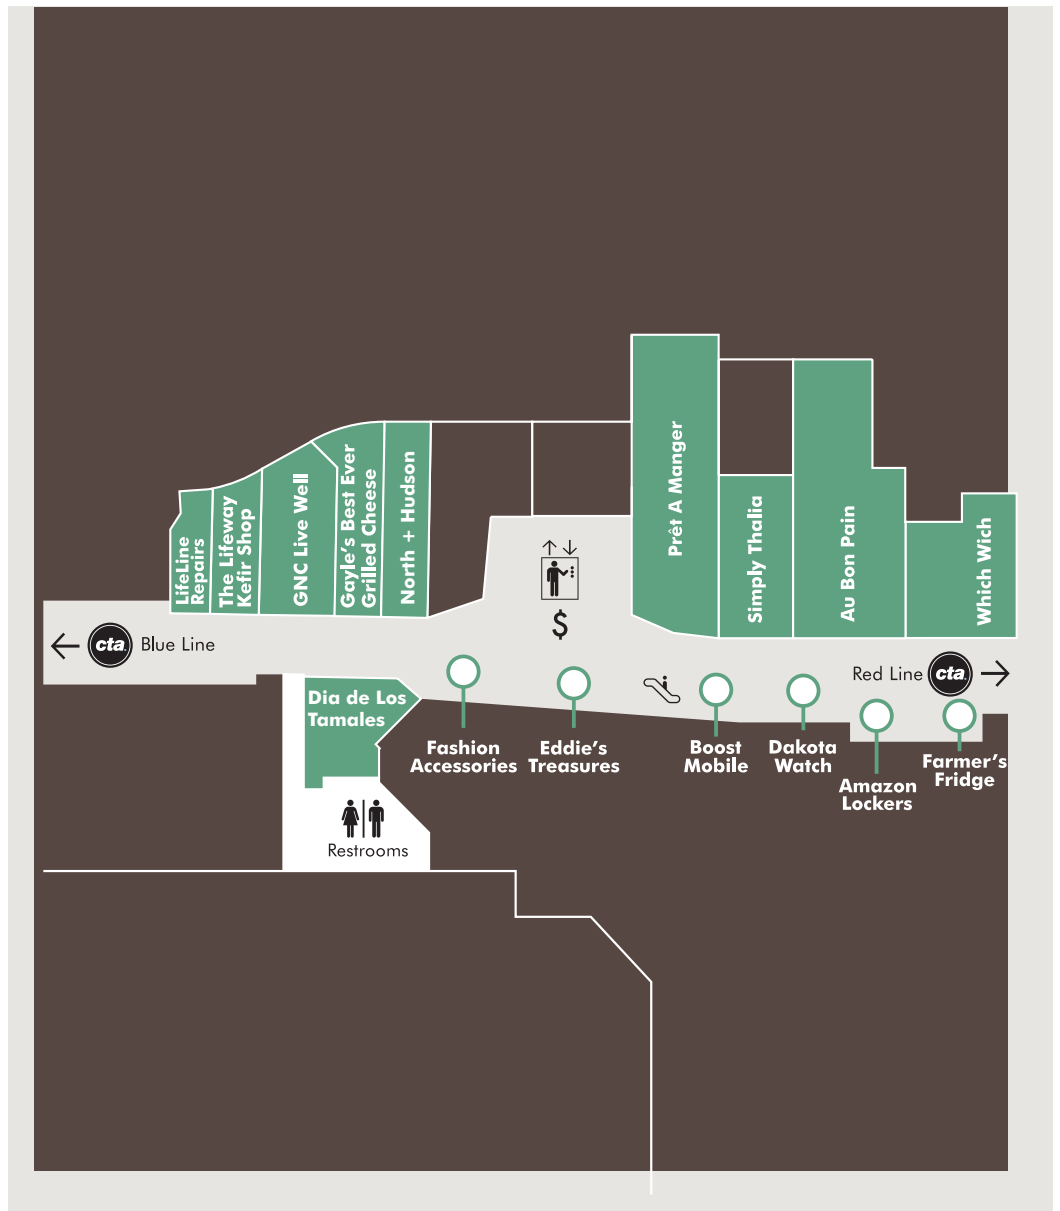

1

THE PEDWAY

- Amazon Lockers
- Au Bon Pain
- Boost Mobile
- CTA Red Line
- CTA Blue Line
- Dakota Watch
- Dia de Los Tamales
- Eddie's Treasures
- Farmer's Fridge
- Fashion Accessories
- GNC Live Well
- Gayle's Best Ever Grilled Cheese
- LifeLine Repairs
- The Lifeway Kefir Shop
- North + Hudson
- Prêt a Manger
- Simply Thalia
- Which Wich

DIRECTORY

1 LEVEL

- Akira
- Amazon Lockers
- Anthropologie
- Banana Republic Factory
- The Dearborn -
Urban American Tavern
- Disney Store
- Godiva Chocolatier
- Hot Tix
- Iridium Lab
- L'Occitane en Provence
- Local Charm
- Made in Chicago
- Magnolia Bakery
- Sabon
- Sephora
- Sunglass Hut
- Turning the Page Bookstore
- Zara

2 LEVEL

- Anthropologie
- Banana Republic Factory
- Iridium Lab
- Zara

3 LEVEL

Chicago Design Museum
Chicago Design Market
Latinicity Food Hall
& Lounge

4 LEVEL

- AMC Dine-in Theatres
- First Ascent Climbing
- MacGuffins Bar and Grill