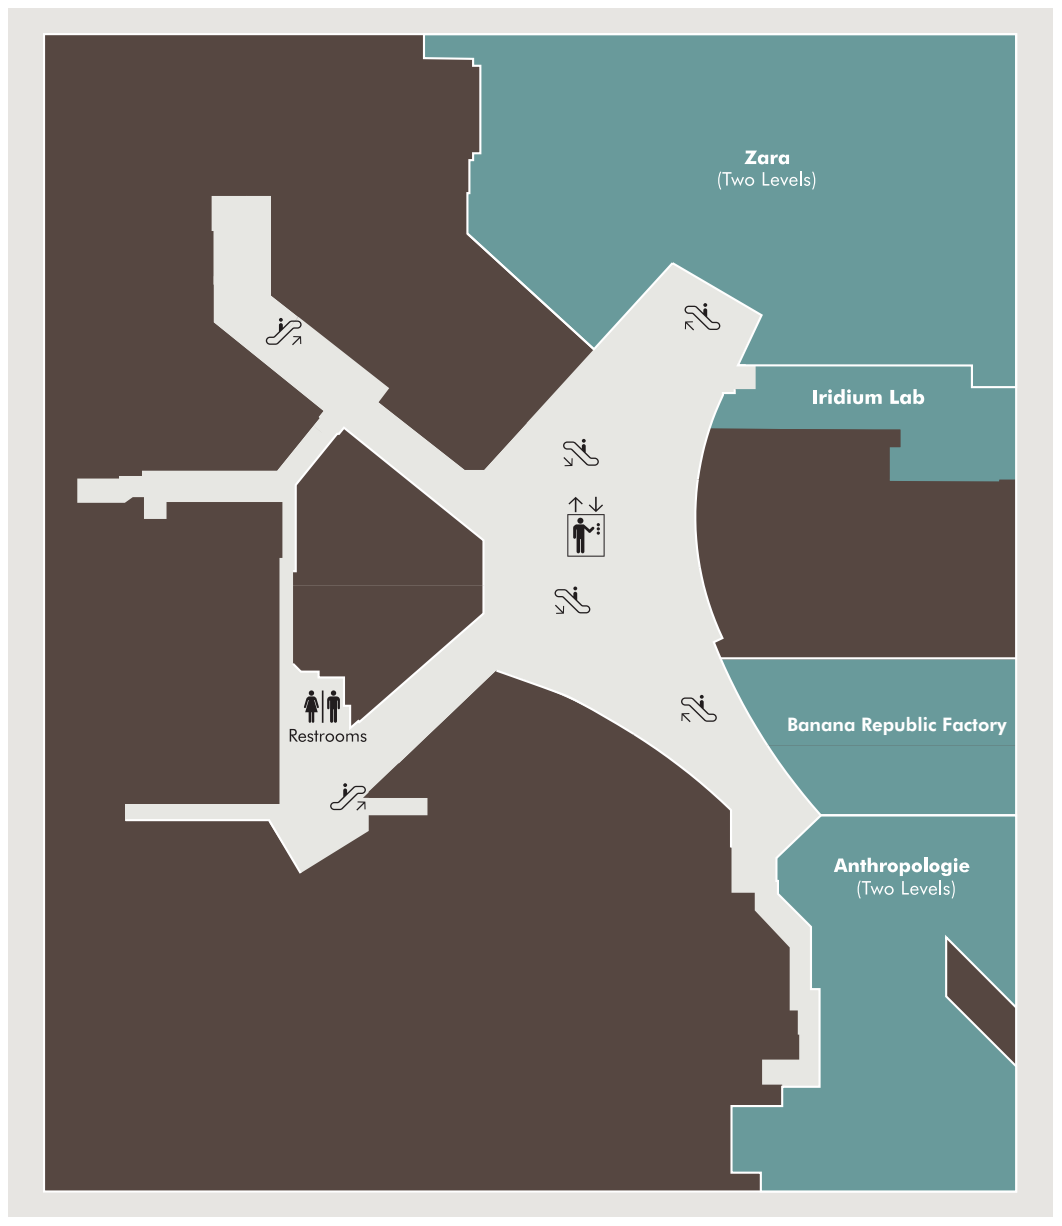

1

THE PEDWAY

- Amazon Lockers
- CTA Red Line
- CTA Blue Line
- Dakota Watch
- Eddie's Treasures
- Farmer's Fridge
- Fashion Accessories
- GNC Live Well
- Gayle V's Best Ever Grilled Cheese
- North + Hudson
- Prêt a Manger
- Simply Thalia
- Which Wich

DIRECTORY

1 LEVEL

- Akira
- Amazon Lockers
- Anthropologie
- Banana Republic Factory
- Bella Niecele
- Carpe Librum Bookstore
- The Dearborn -
Urban American Tavern
- Disney Store
- Francesca's
- Godiva Chocolatier
- Hot Tix
- Iridium Lab
- L'Occitane en Provence
- Local Charm
- Magnolia Bakery
- Sephora
- Sunglass Hut
- Turning the Page Bookstore
- Zara

2 LEVEL

- Anthropologie
- Banana Republic Factory
- Iridium Lab
- Zara

3 LEVEL

Chicago Design Market
Latinicity Food Hall
& Lounge
Pueblo

4 LEVEL

- AMC Dine-in Theatres
- First Ascent Climbing and Fitness
- MacGuffins Bar and Grill