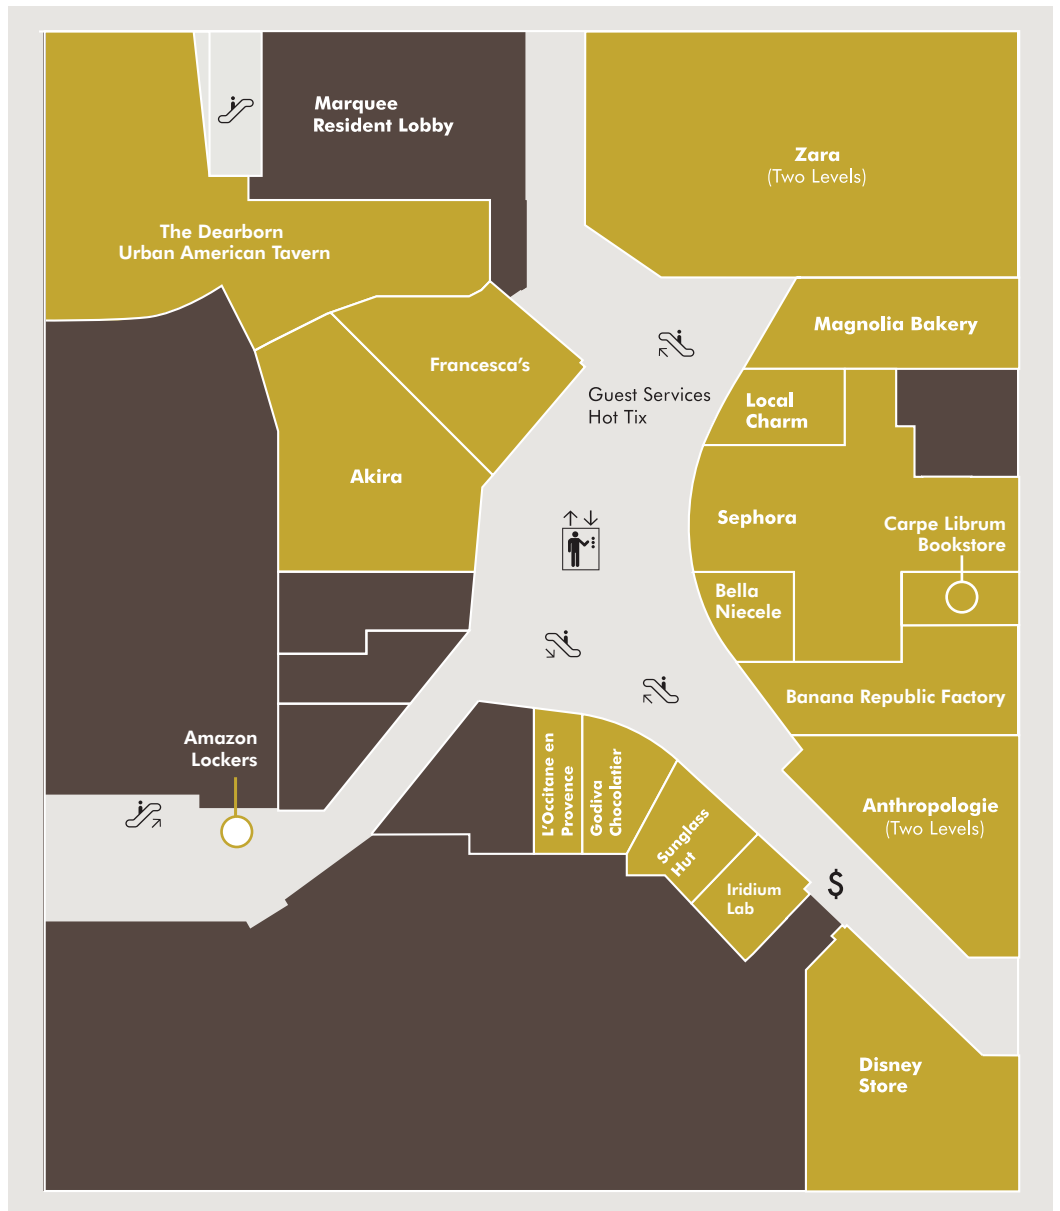

1

THE PEDWAY

- Amazon Lockers
- CTA Red Line
- CTA Blue Line
- Dakota Watch
- Eddie's Treasures
- Farmer's Fridge
- Fashion Accessories
- GNC Live Well
- Gayle V's Best Ever Grilled Cheese
- North + Hudson
- Prêt a Manger
- Simply Thalia
- Which Wich

DIRECTORY

1 LEVEL

- Akira
- Amazon Lockers
- Anthropologie
- Banana Republic Factory
- Bella Niecele
- Carpe Librum Bookstore
- The Dearborn -
Urban American Tavern
- Disney Store
- Francesca's
- Godiva Chocolatier
- Hot Tix
- Iridium Lab
- L'Occitane en Provence
- Local Charm
- Magnolia Bakery
- Sephora
- Sunglass Hut
- Turning the Page Bookstore
- Zara

2 LEVEL

- Anthropologie
- Banana Republic Factory
- Iridium Lab
- Zara

3 LEVEL

Chicago Design Market
Latinicity Food Hall
& Lounge
Pueblo

4 LEVEL

- AMC Dine-in Theatres
- First Ascent Climbing and Fitness
- MacGuffins Bar and Grill