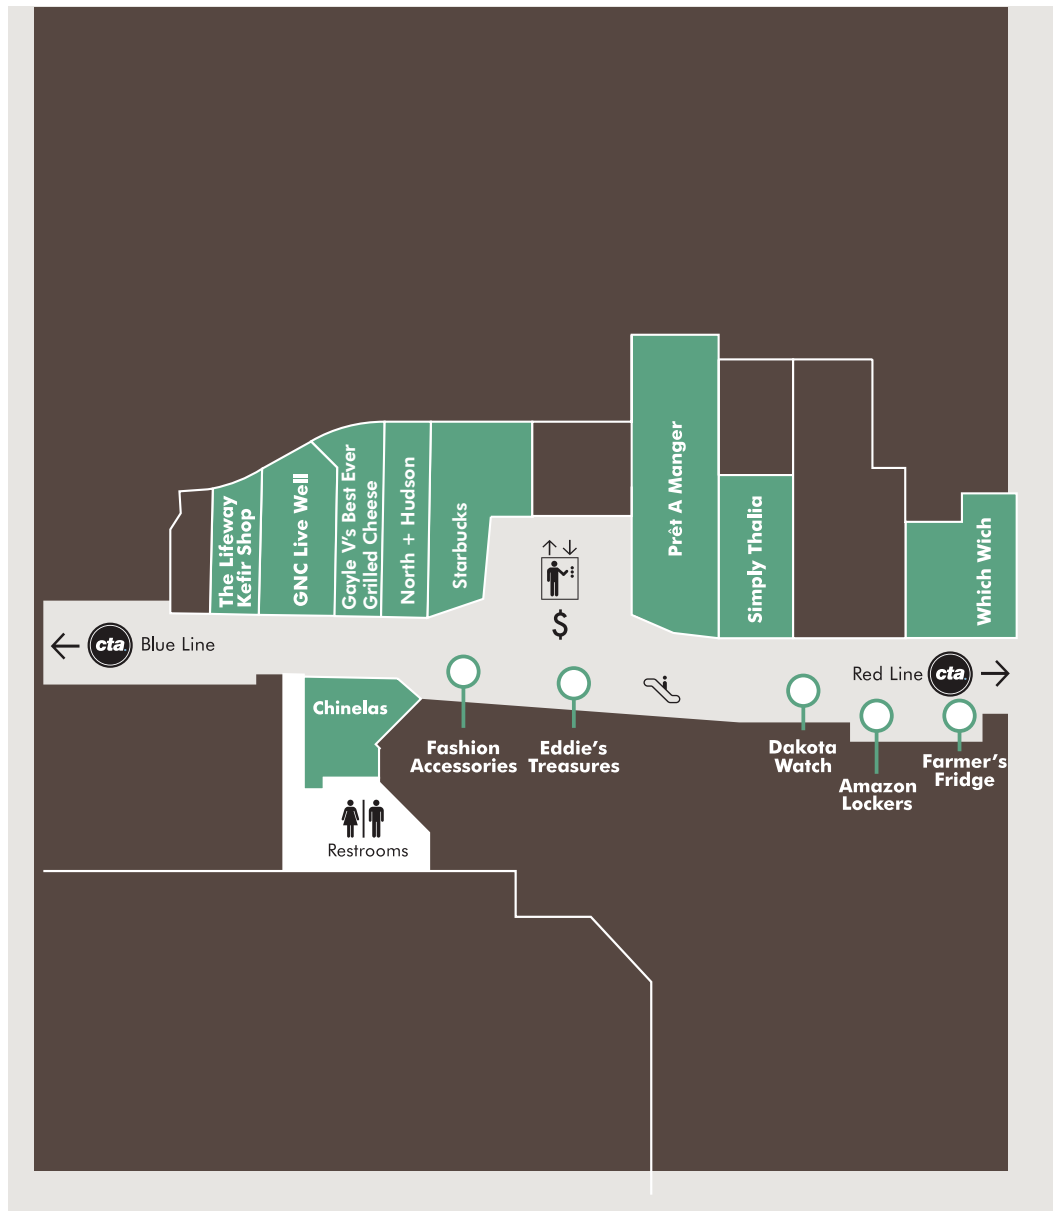

1

THE PEDWAY

- Amazon Lockers
- CTA Red Line
- CTA Blue Line
- Dakota Watch
- Eddie's Treasures
- Farmer's Fridge
- Fashion Accessories
- GNC Live Well
- Gayle V's Best Ever Grilled Cheese
- North + Hudson
- Prêt a Manger
- Simply Thalia
- Which Wich

DIRECTORY

1 LEVEL

- Akira
- Amazon Lockers
- Anthropologie
- Banana Republic Factory
- Bella Niecele
- Carpe Librum Bookstore
- The Dearborn -
Urban American Tavern
- Disney Store
- Francesca's
- Godiva Chocolatier
- Hot Tix
- Iridium Lab
- L'Occitane en Provence
- Local Charm
- Magnolia Bakery
- Sephora
- Sunglass Hut
- Turning the Page Bookstore
- Zara

2 LEVEL

- Anthropologie
- Banana Republic Factory
- Iridium Lab
- Zara

3 LEVEL

Chicago Design Market
Latinicity Food Hall
& Lounge
Pueblo

4 LEVEL

- AMC Dine-in Theatres
- First Ascent Climbing and Fitness
- MacGuffins Bar and Grill